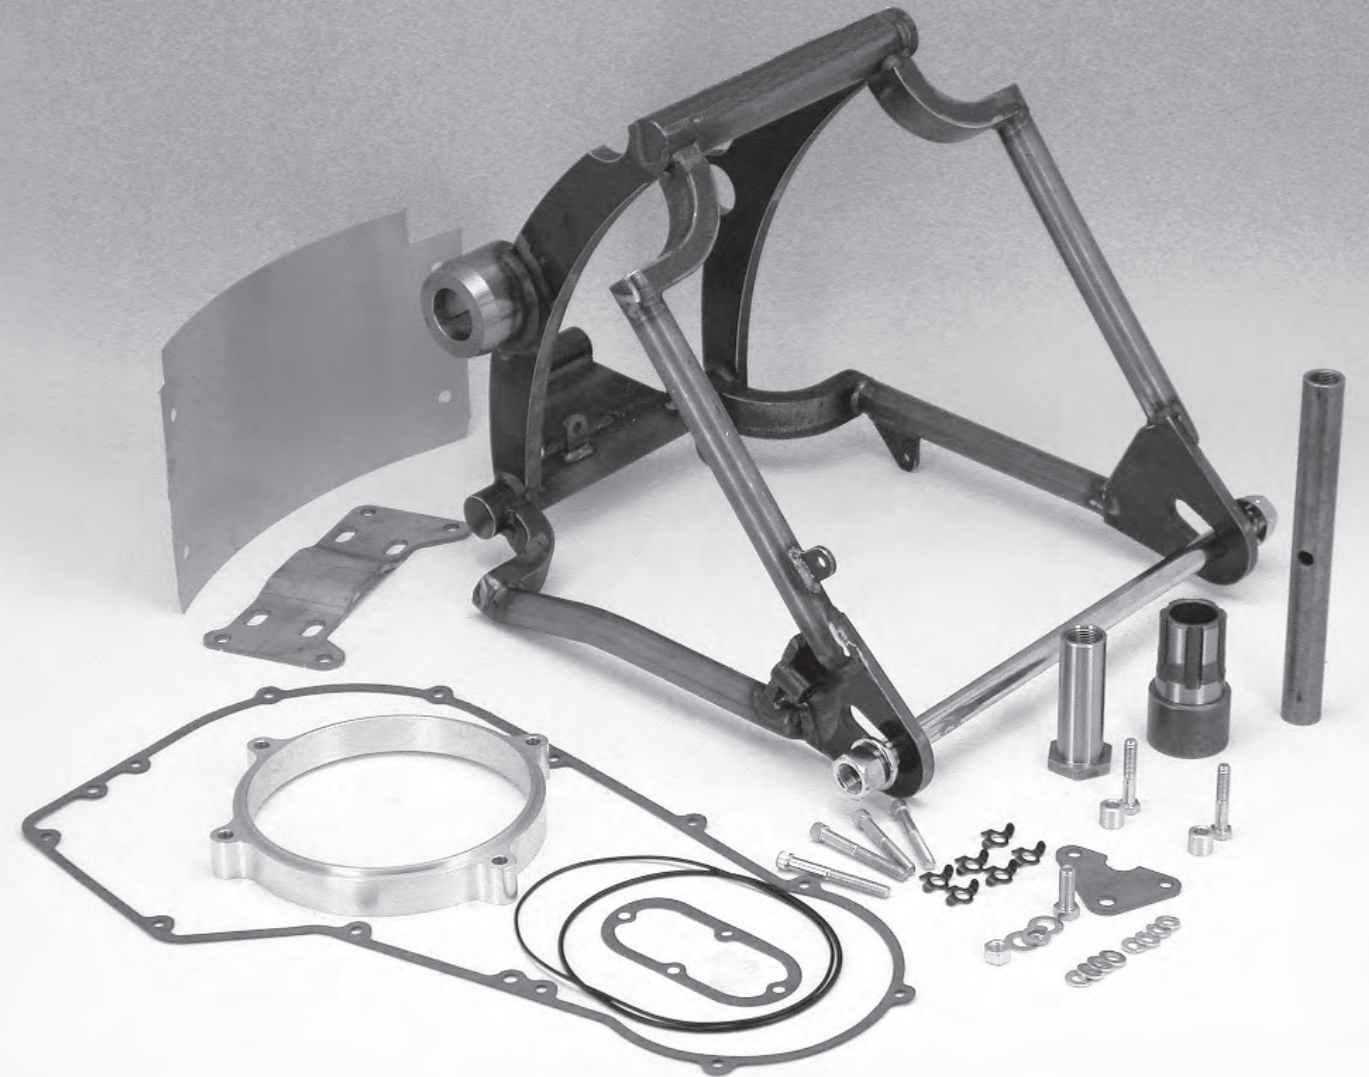

# "SUPER-ASS" SWINGARM KIT FOR 1991 THRU 1999 EVOLUTION SOFTTAILS

Complete "Super-Ass" kit  
236443 Complete kit, fits 1991 thru 1999

Kit can also be used for late 1987 thru 1990 models when D and E are ordered separately

Pos.	Part no	Description	Qty
1	236432	Rear axle SuperAss w/washer &	1
2	236490	Off-set Transmission plate	1
3	032554	Inner spacer ring 25mm	1
-	236687	Super-Ass swingarm Zodiac &	1
-	238763	Stainless swingarm plate	1
7	346210	25mm Extended shaft extension	1
8	346214	25mm Extended crankshaft nut #	1
9	700011	O-ring chain housing	1
10	700001	Gasket set 1987 thru 1999 models	1
11	292216	Inner primary lock tab	6
12		Spring Washer 3/8"	1
13		Washer 3/8"	2
14		Bolt 5/16UNCx1-3/4" (for OEM frames)	2
14		Bolt 5/16UNCx2-1/4" (for Zodiac Widetail frames)	2
15		Hex head bolt UNF 3/8x1 zinc	1
16		UNF nut 3/8 zinc plated	1
17		Allen Bolt 5/16UNC x2-1/4"	2
18		Ring Flat 5/16"x 5/8"	4
19		Spring Washer 5/16"	4
20		Allen Bolt 5/16UNC x2-1/2"	2
21		Transmission spacer (2 for OEM, 4 for Widetail)	4
22	5720429	Transmission support plate	1
23	5000037	Washer	2
A		Drill 3/8" hole	
B	735006	Wheel spacer 1/2"	NOT included
	735007	Wheel spacer 3/4"	NOT included
	735008	Wheel spacer 1"	NOT included
	735009	Wheel spacer 1 3/4"	NOT included
C	346212	Crankshaft nut for 1984 thru 1990 models	NOT included
D	700362	Gasket kit for 1984 thru 1986	NOT included

Note: Spacers for pulley, brake and axle are not included.