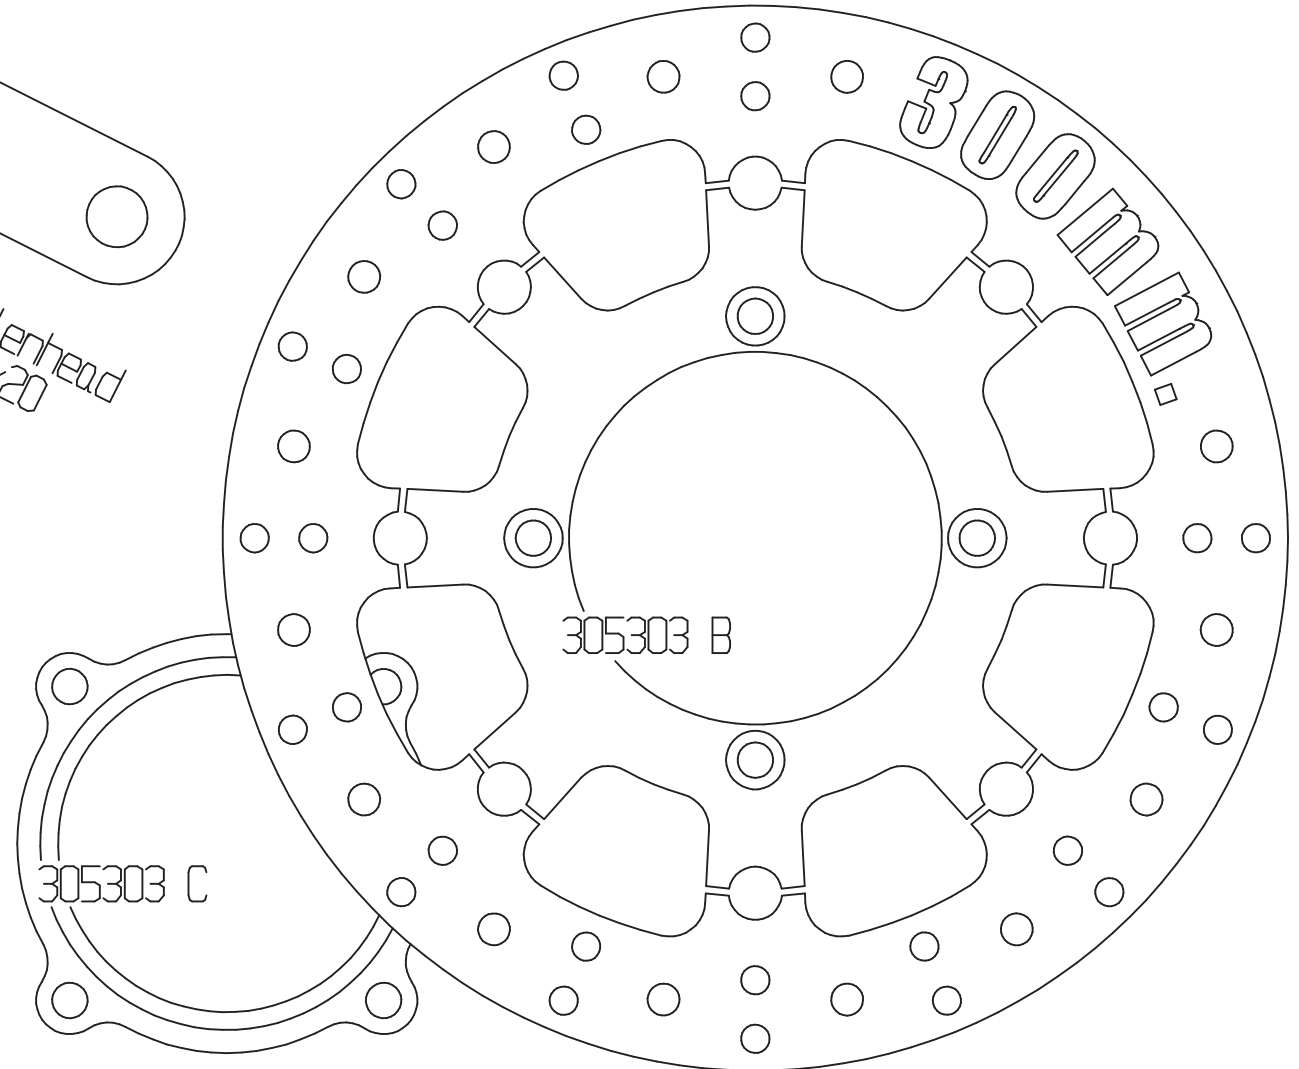

Triumph Classic Rear Up-grade Kit

code 305303

Bottomhead
M8X25

KU 0812