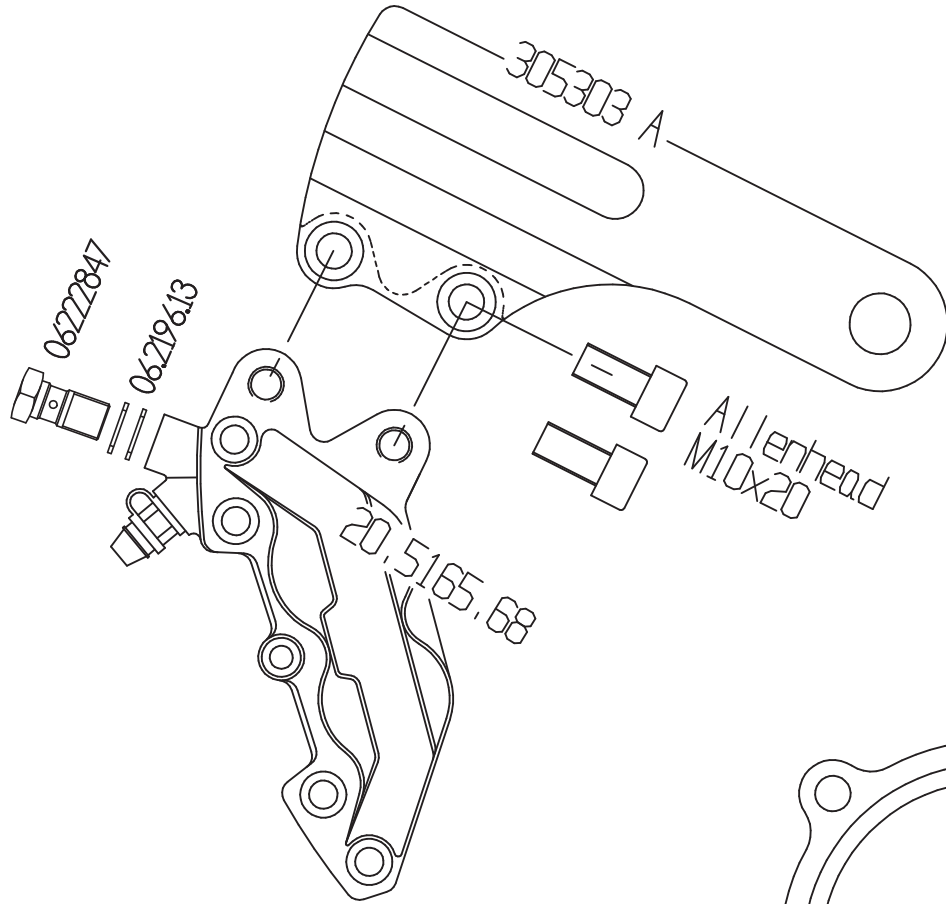

Triumph Classic Rear Up-grade Kit

code 305303

Bottomhead
M8X25

KU 0812