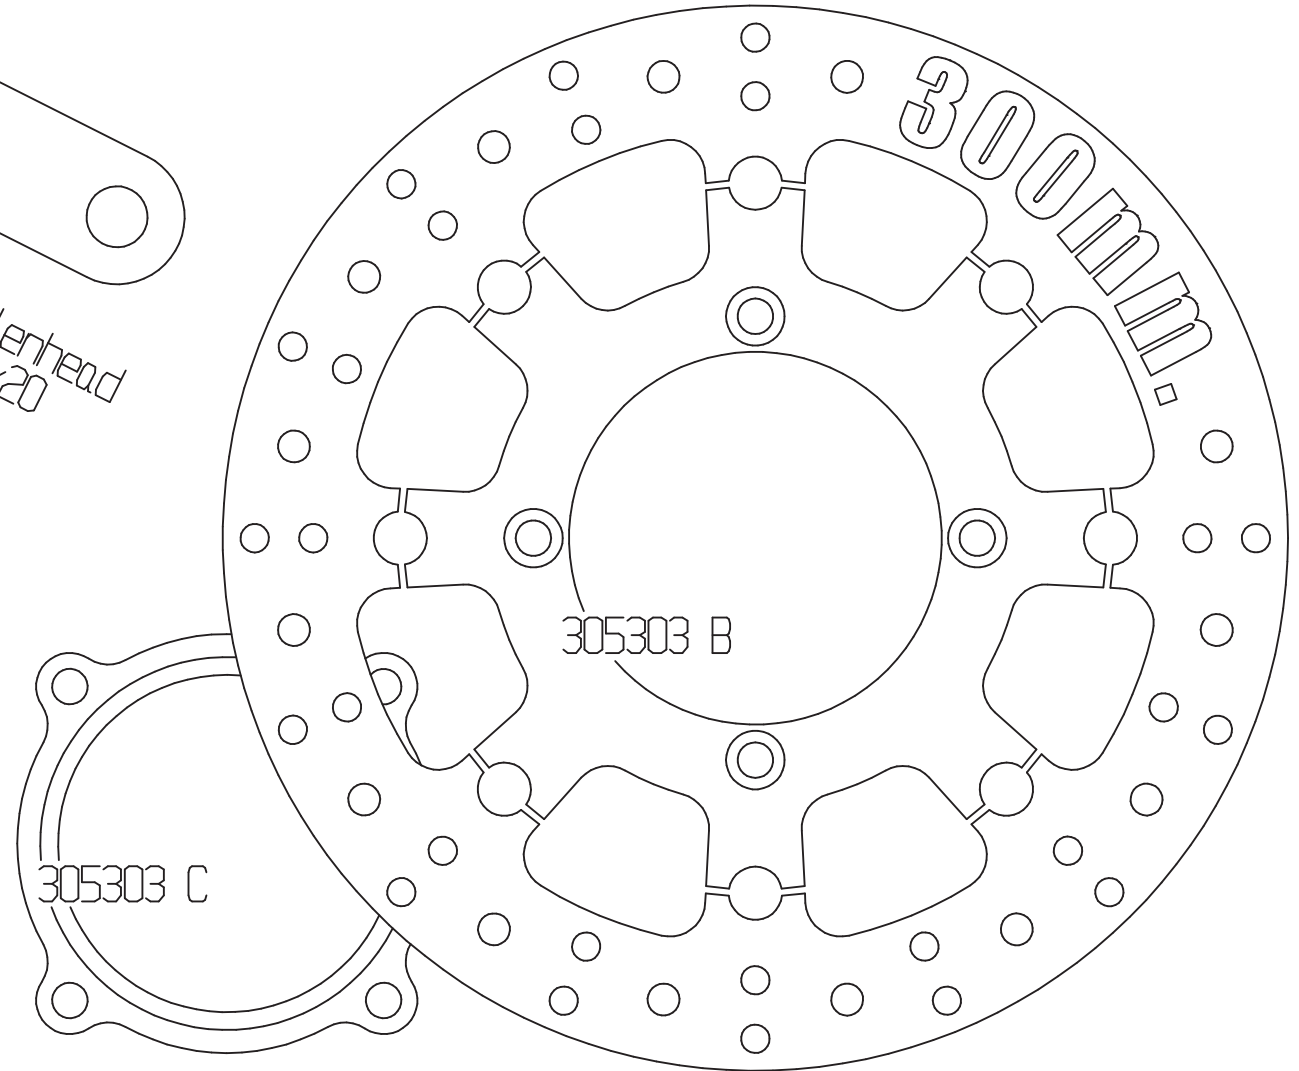

# Triumph Classic Rear Up-grade Kit

code 305303 K

Bottomhead  
M8X25

KU 0812