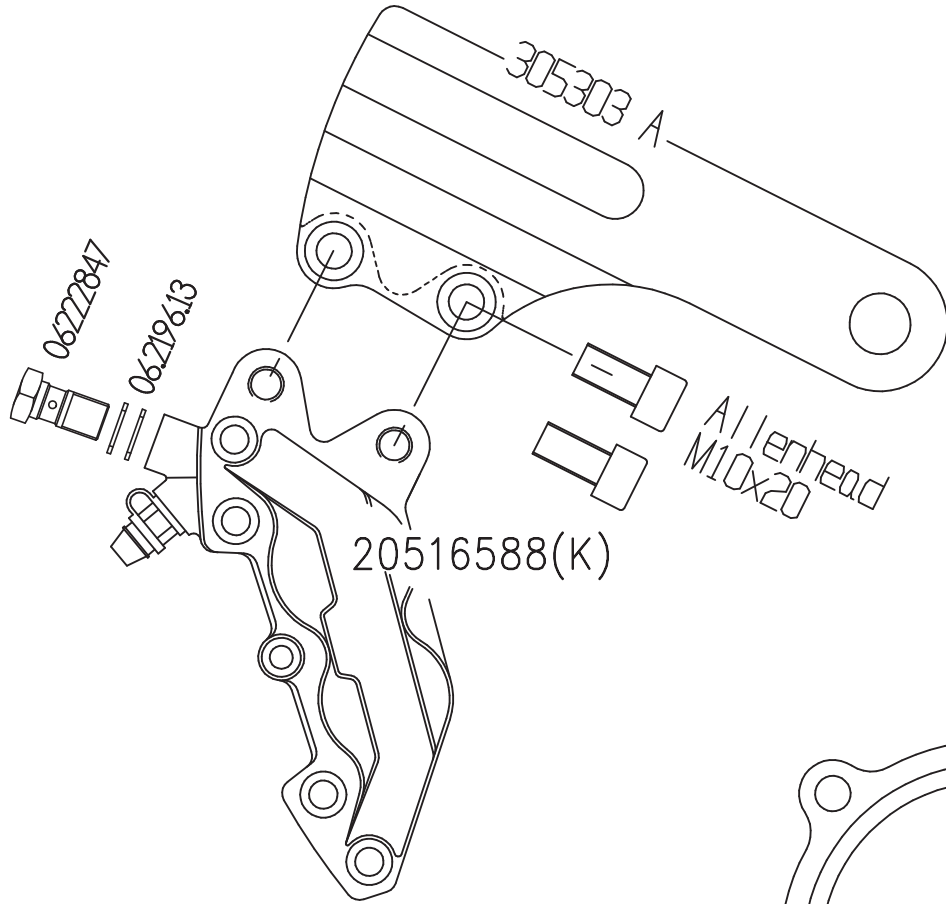

# Triumph Classic Rear Up-grade Kit

code 305303 K

Bottomhead  
M8X25

KU 0812