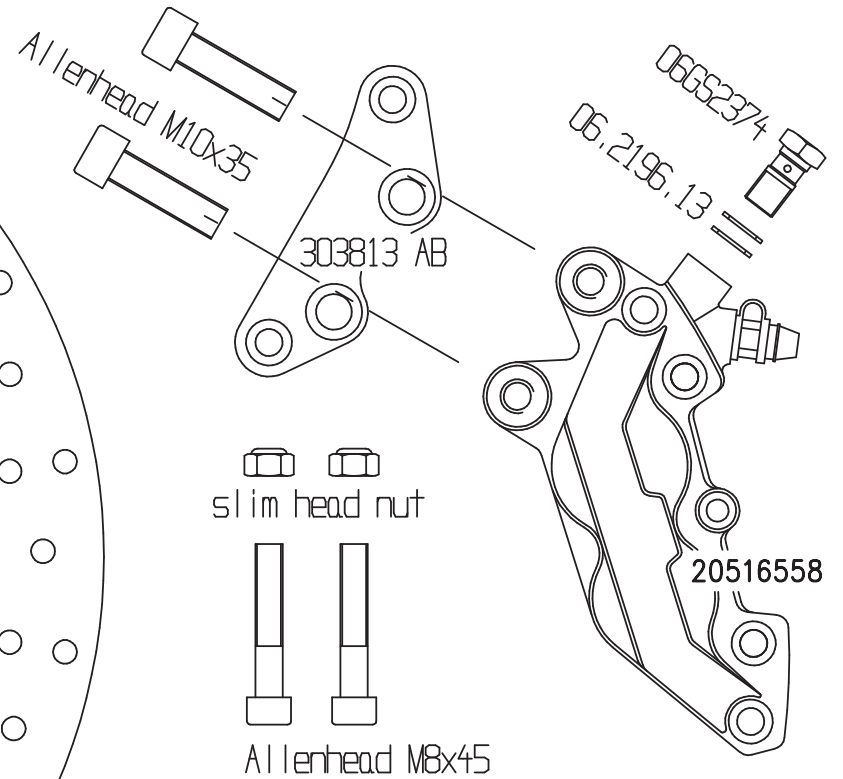

Triumph Thruxton 865 Up-grade Kit

code 303813

Slim Allenhead M8x20