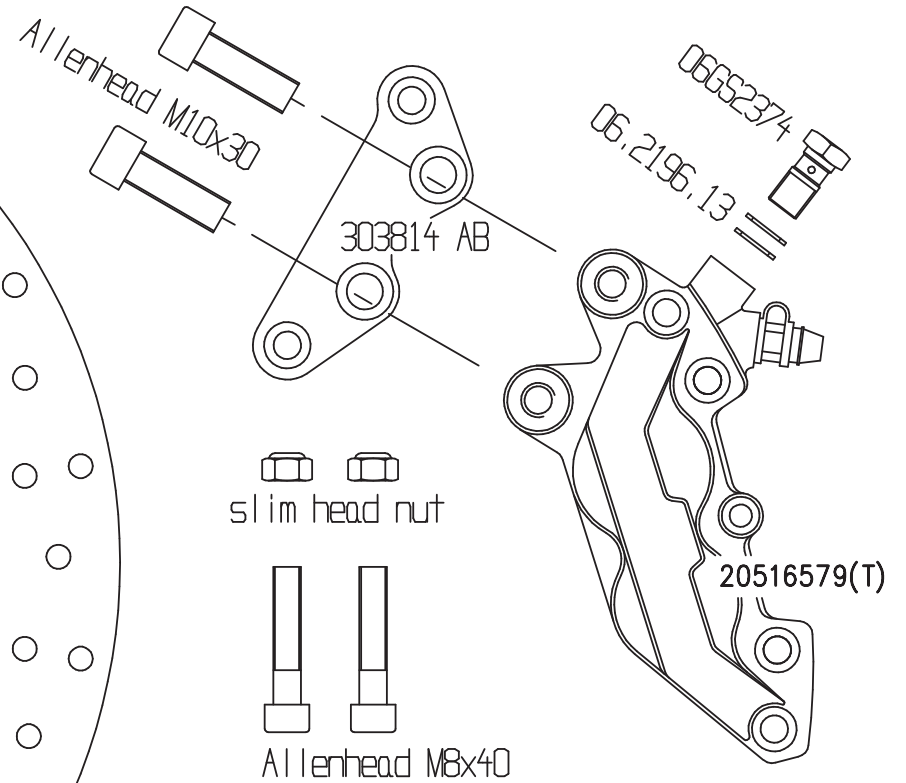

Triumph America Up-grade Kit

code 303814T

Slim Allenhead M8x20