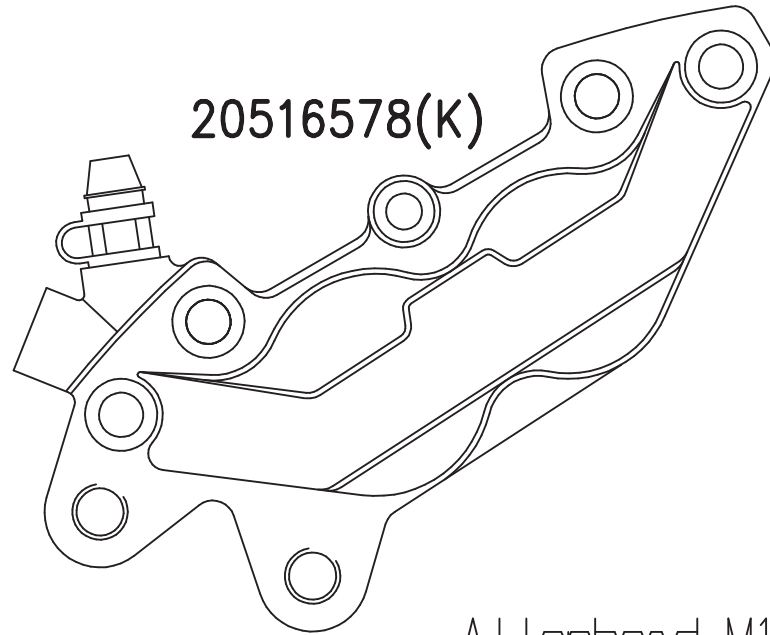

# XL 87-98 Rear Up-grade

205711K

20516578(K)

Allerthead M10x20

PM1515

x

292mm.