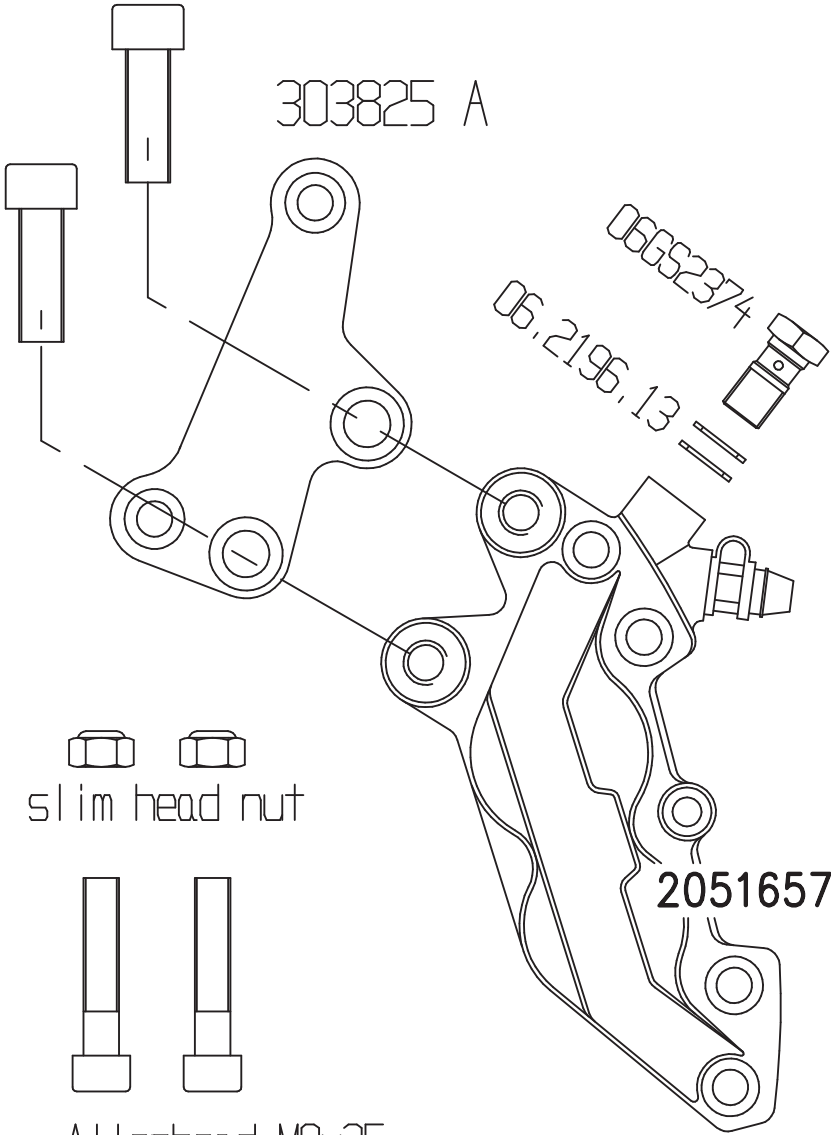

# Triumph Street Cup Up-grade Kit

code 303819K

Allenhead  
M10x30

303825 A

slim head nut

Allenhead M8x35