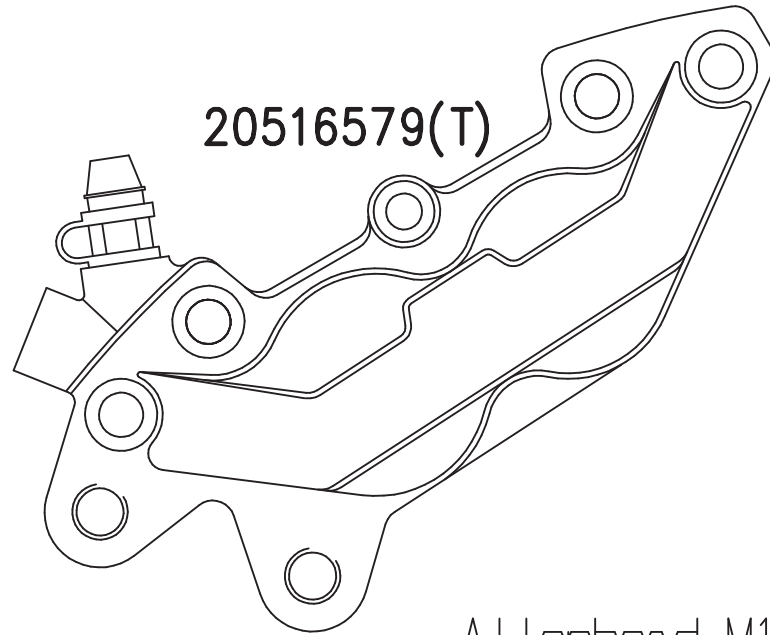

XL 87-98 Rear Up-grade

205711T

20516579(T)

Allerthead M10x20

PM1515

x

292mm.