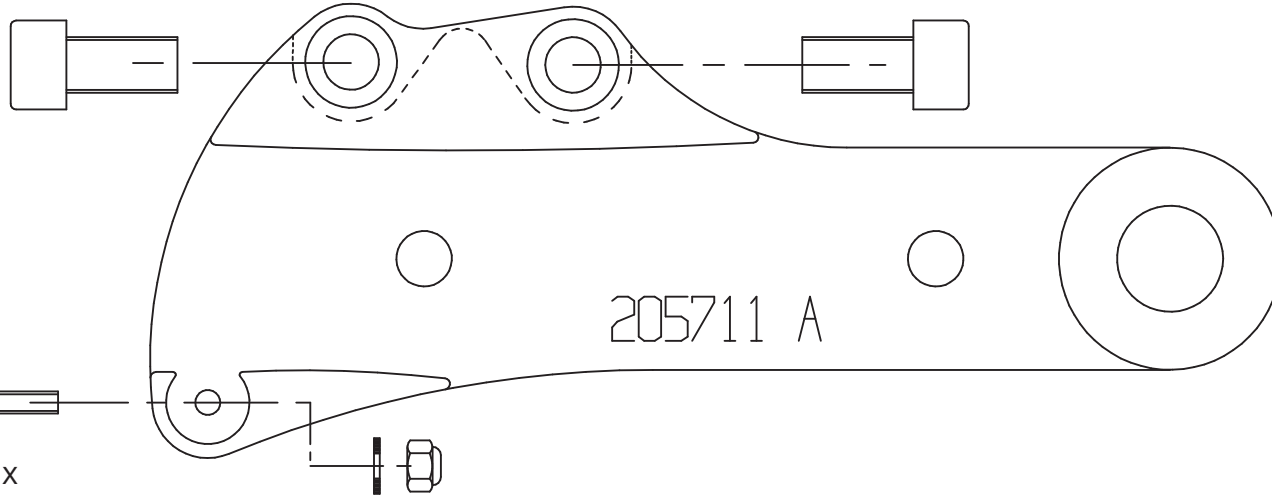

XL 87-98 Rear Up-grade

205711T

20516579(T)

Allerthead M10x20

PM1515

x

292mm.