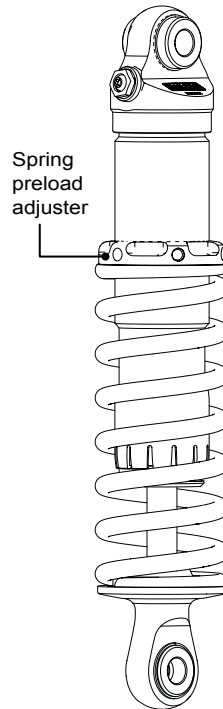

Kit Contents

Description	Part No	Pcs
Shock absorber	IN525	2
Sticker Öhlins		
C-spanner	60710-01	2
Owner's manual	07241-02	1

👁 Note!

Please note that there can be small differences between your product and the images in these instructions.

SETUP DATA

Recommended set-up

Spring preload	30	mm
----------------	----	----

Shock absorber data

Length	293	mm
Stroke	46	mm

Spring

Part No	60281-30	
Free spring length	180	mm
Spring rate	41	N/mm
Preload adjustment range	[0-53]	mm